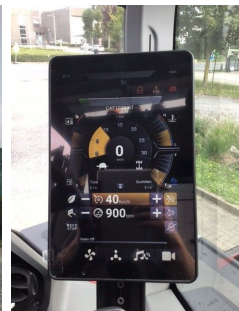

Manitou MRT 2660 VISION+

Capacity: 6000 kg
Mast type: Telescopic
Lift height: 25900 mm
YOM: 2023
Engine type: Diesel
Tech. Condition: New
Visual condition: New

Com Nr.: V00011
Engine: YANMAR
Transmission: HYDROSTAT

Extras:

Price: on request (Subject to prior sale)