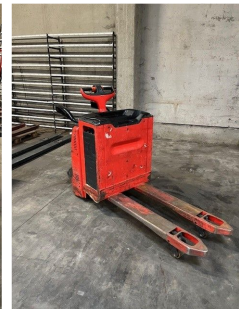

Linde T20AP

Capacity: 2020 kg

YOM: 2020

Running hours: 1263

Engine type: Electric

Tech. Condition: very good

Visual condition: very good

Extras:

Com Nr.: V00030

Battery: HAWKER, 2023, 24V, 375Ah, 80 - 100%

Price: on request (Subject to prior sale)